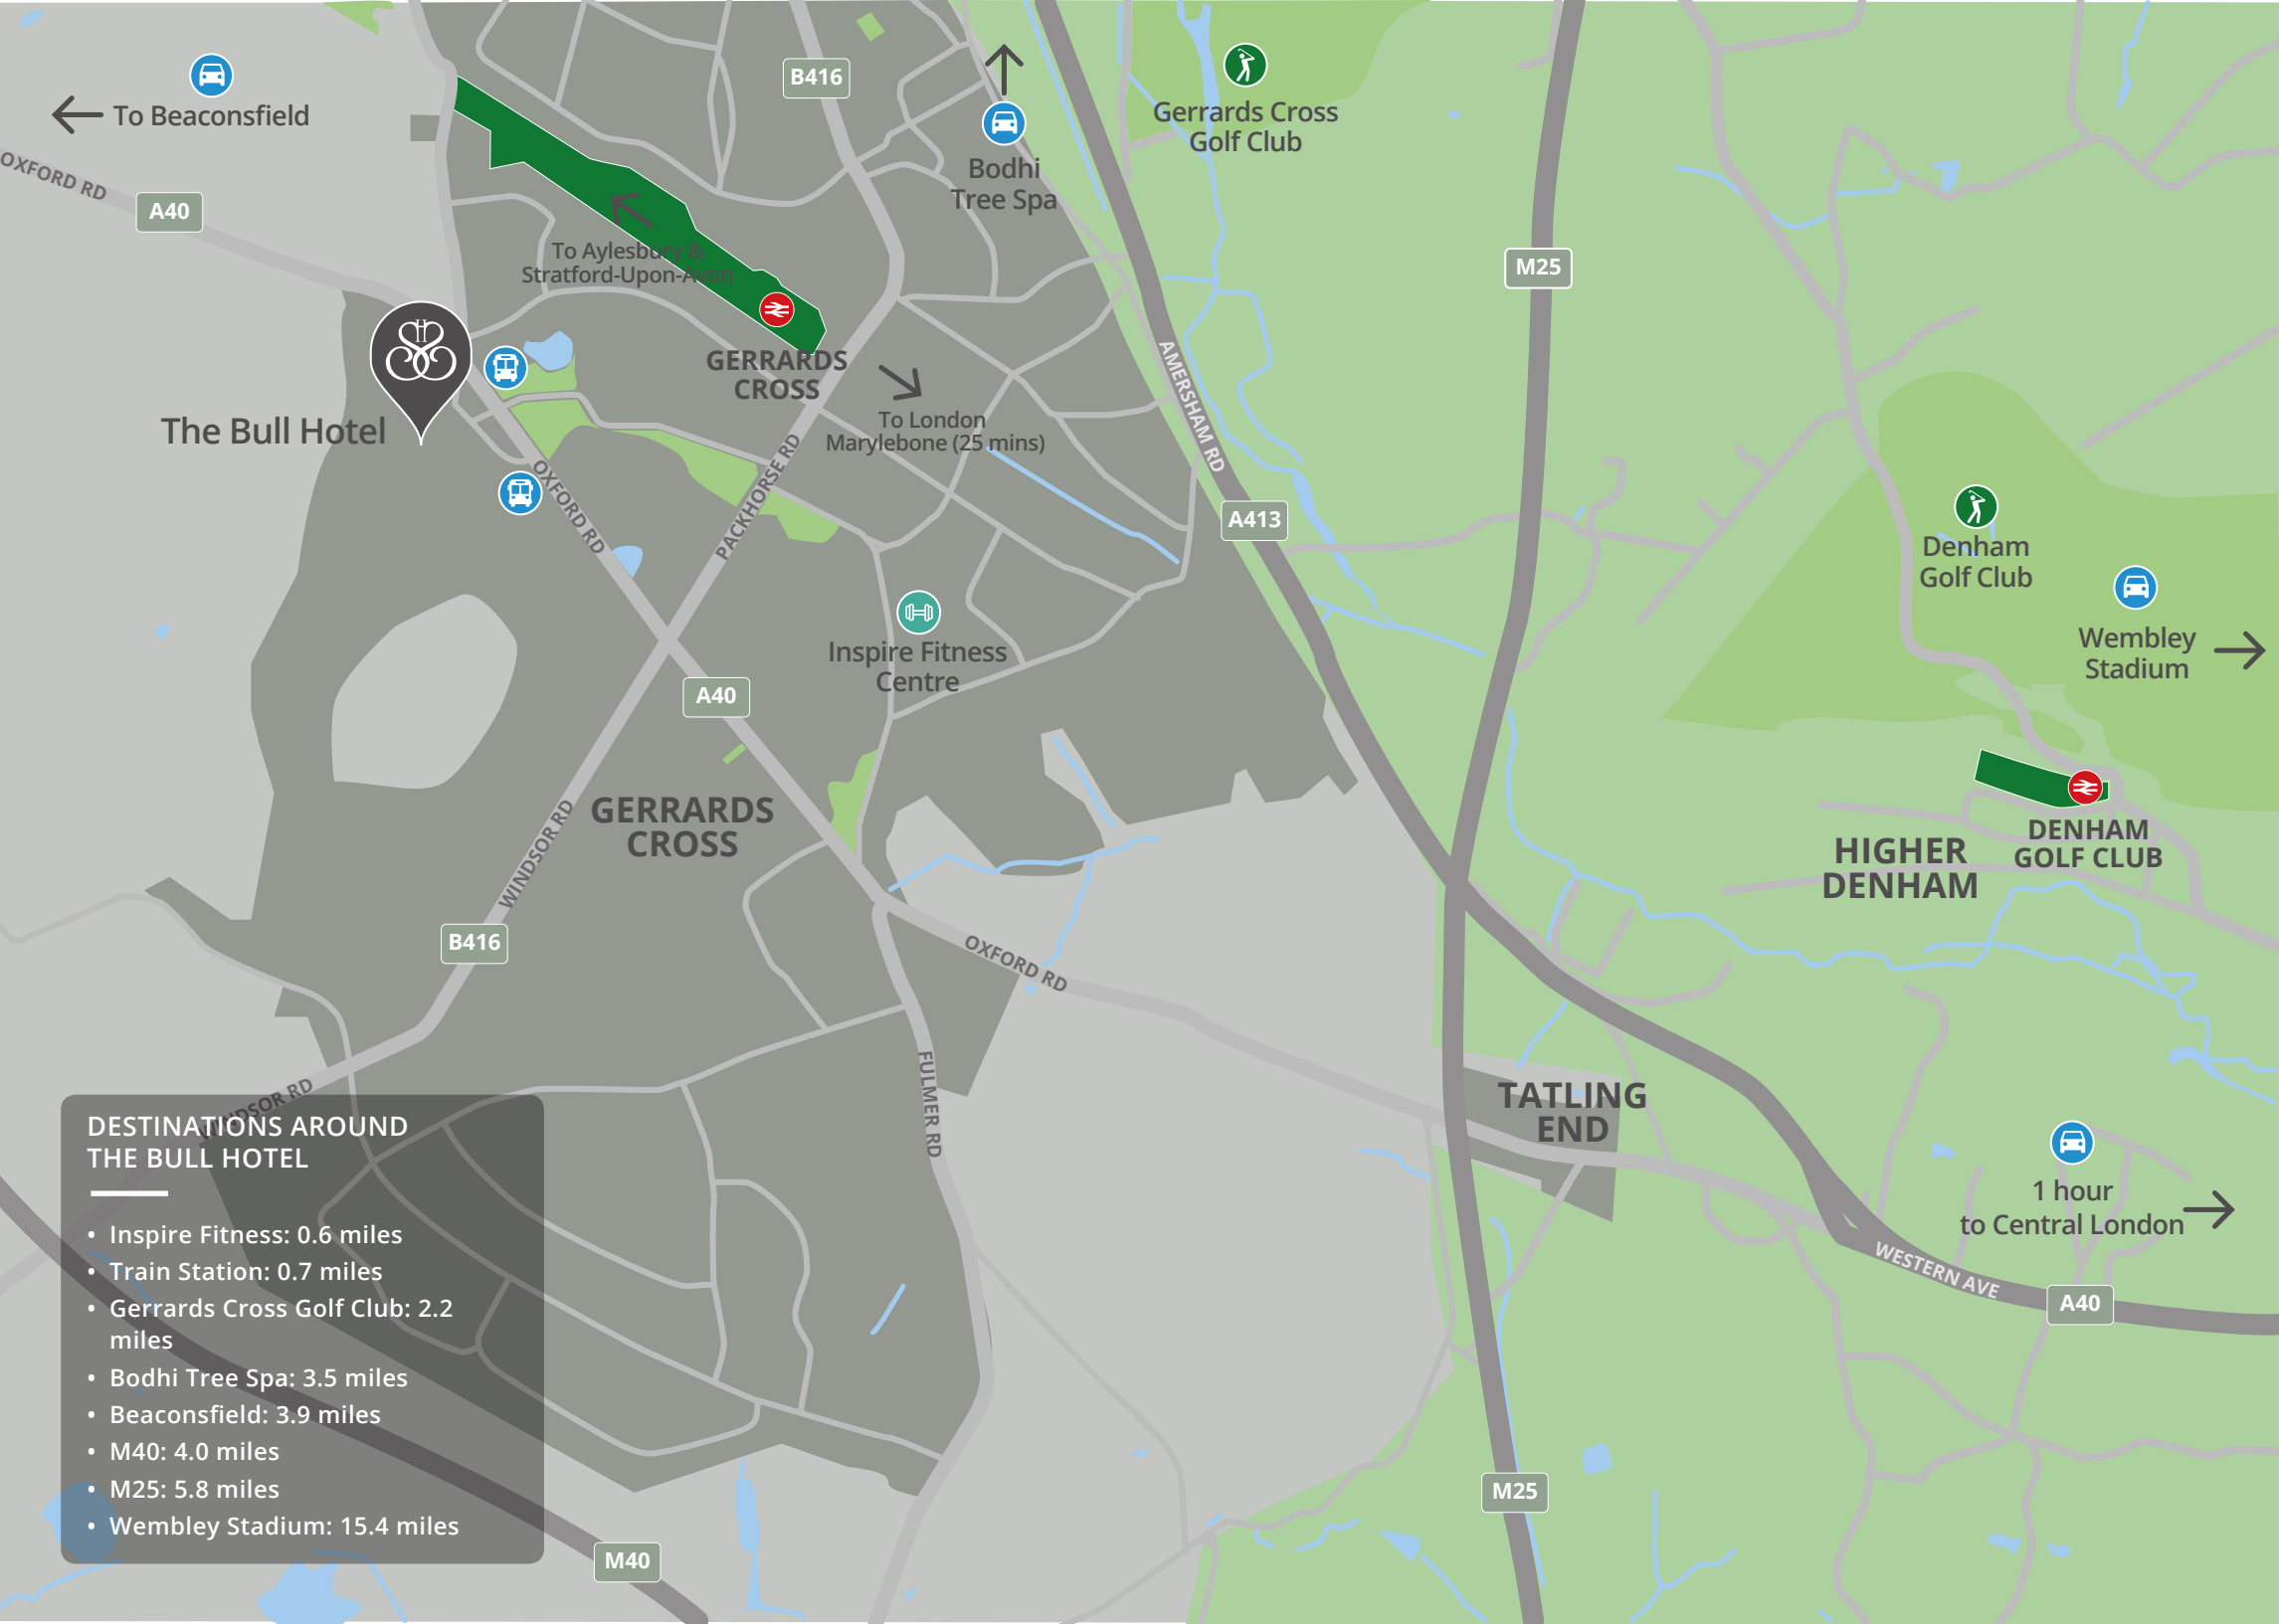

THE BULL HOTEL

SAROVA
HOTELS

CONTACT

THE BULL HOTEL
OXFORD ROAD
GERRARDS CROSS
BUCKINGHAMSHIRE
T: +44 1753 885995
E: bull@sarova.com

AFTERNOON
TEA

Treat yourself to a traditional English Afternoon Tea overlooking our landscaped gardens at The Bull.

The Bull Hotel

- DESTINATIONS AROUND THE BULL HOTEL**
- Inspire Fitness: 0.6 miles
 - Train Station: 0.7 miles
 - Gerrards Cross Golf Club: 2.2 miles
 - Bodhi Tree Spa: 3.5 miles
 - Beaconsfield: 3.9 miles
 - M40: 4.0 miles
 - M25: 5.8 miles
 - Wembley Stadium: 15.4 miles

To Beaconsfield

To Aylesbury & Stratford-upon-Avon

To London Marylebone (25 mins)

1 hour to Central London

Wembley Stadium

TATLING END

HIGHER DENHAM

DENHAM GOLF CLUB