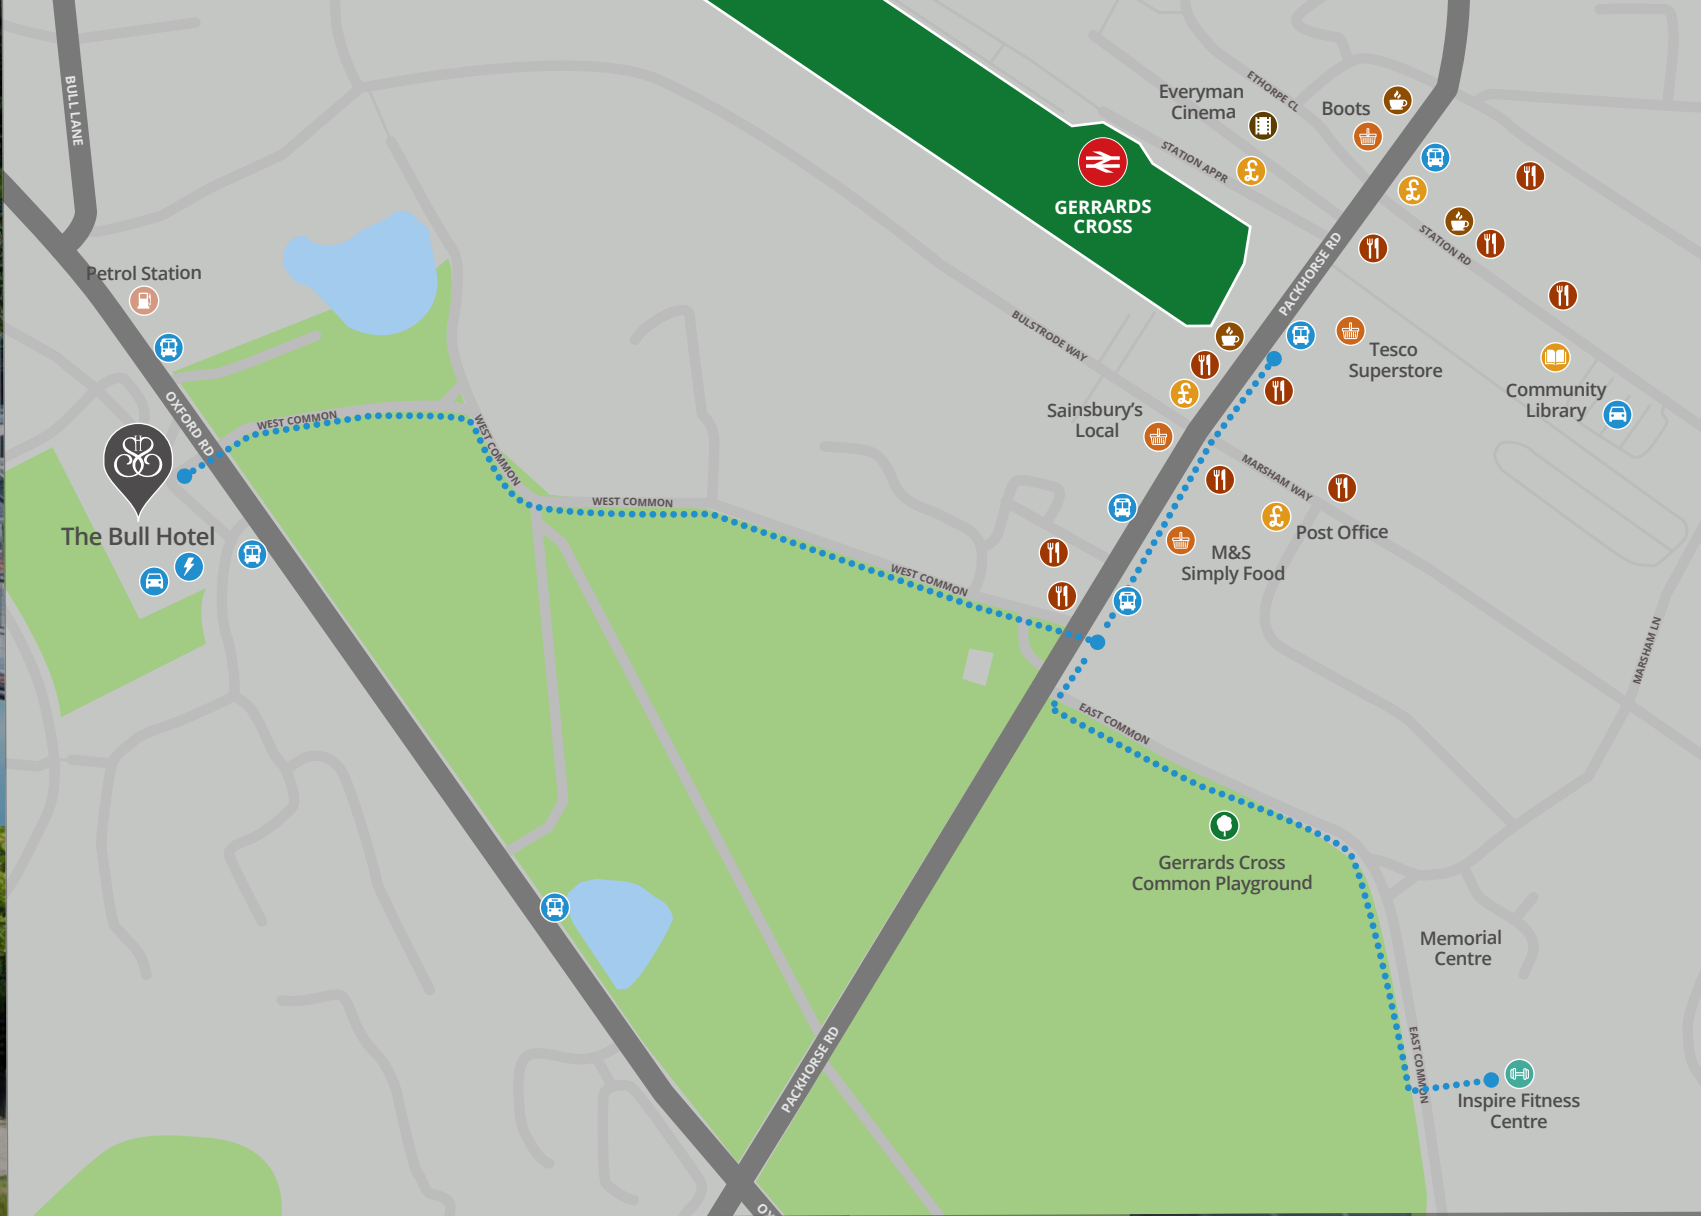

THE BULL HOTEL

SAROVA
HOTELS

CONTACT

THE BULL HOTEL
OXFORD ROAD
GERRARDS CROSS
BUCKINGHAMSHIRE
T: +44 1753 885995
E: bull@sarova.com

AFTERNOON
TEA

Treat yourself to a traditional English Afternoon Tea overlooking our landscaped gardens at The Bull.

PARKING &
ELECTRIC
CHARGING

Car parking and electric charging points (subject to availability) are available for all guests and delegates. Please visit reception for more details.

INSPIRE FITNESS

Guests of The Bull enjoy access to Inspire Fitness at The Memorial Centre for a discounted rate. Just 3 minutes away by car.

The Bull Hotel

- DESTINATIONS AROUND THE BULL HOTEL**
- Inspire Fitness: 0.6 miles
 - Train Station: 0.7 miles
 - Gerrards Cross Golf Club: 2.2 miles
 - Bodhi Tree Spa: 3.5 miles
 - Beaconsfield: 3.9 miles
 - M40: 4.0 miles
 - M25: 5.8 miles
 - Wembley Stadium: 15.4 miles

To Beaconsfield

To Aylesbury & Stratford-upon-Avon

To London Marylebone (25 mins)

1 hour to Central London

Wembley Stadium

TATLING END

HIGHER DENHAM

DENHAM GOLF CLUB